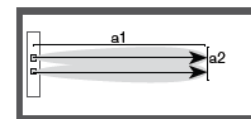

ONLITE look ERI spot

LED string

LED spot

Light guide panel

ERI spot

ERI lens