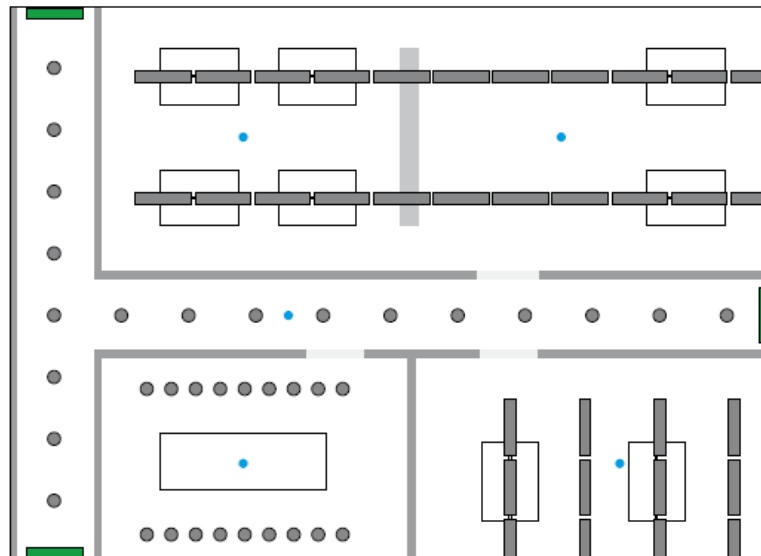

ONLITE look

ERI spot

1 x RESCLITE escape	_____	5 W *
4 x RESCLITE antipanic	_____	5 W *
3 x ERI spots	_____	3 W **

AC power (standby mode) _____ **7.5 W**

DC power*** (emergency mode) _____ **28 W**

* 1.5 W in standby mode

** 1 W proportional energy consumption per ERI spot

*** at an emergency lighting level of 100 %

Mounting height	3.0 m	4.0 m
ERI spot*	8.1 m	8.9 m
RESCLITE escape*	16.4 m	19.5 m

* maximum spacing