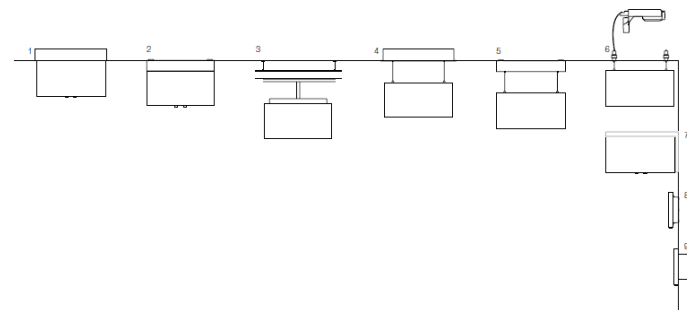

ONLITE look PURESIGN 150 ERI

- Dohledová vzdálenost 30m
- Provedení přisazené, zapuštěné, svěšené, na výložníku, TECTON
- Napájení: NT1, NT3, NSI, NDA, NPS
- Příkon 4,5W
- IP40 / IP42