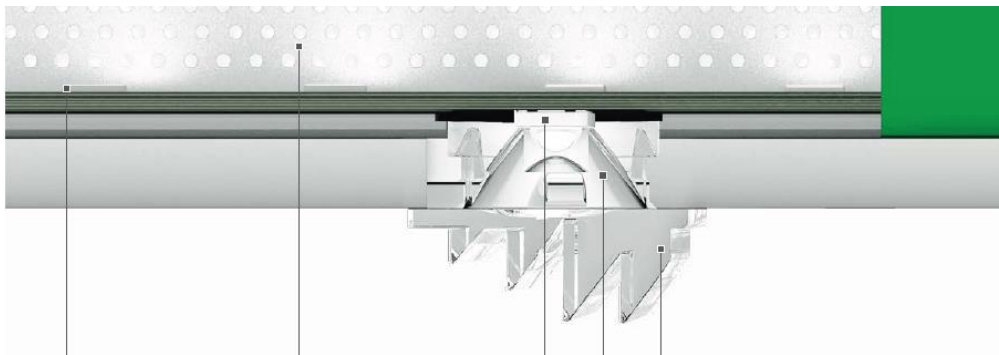

ONLITE look ERI spot

LED string

LED spot

Light guide panel

ERI spot

ERI lens