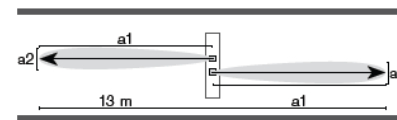

ONLITE look ERI spot

LED string

LED spot

Light guide panel

ERI spot

ERI lens