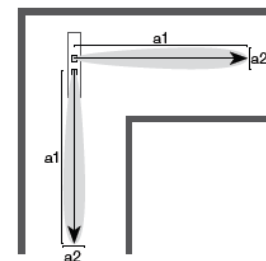

ONLITE look ERI spot

LED string

LED spot

Light guide panel

ERI spot

ERI lens