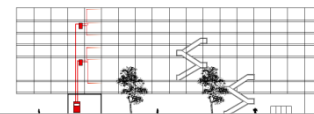

ONLITE eBOX
centrální systém středního výkonu