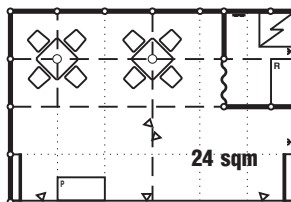

TYPE B

Exhibition stand includes: Aluminium frame, white walls, carpet according to your choice, latticed ceiling - Partly, storage cubicle (lockable folding door from 12 sqm), curtain, storage unit, coat rack, lettering frame white 0,30 or 0,35 m height, lettering

	9 - 24 sqm	25 - 48 sqm
Shelves	1 - 2	4
Table area (1 table, 4 chairs)	1 - 2	2 - 3
Infodesk	1	2
Spot 100 W (including grid)*	4 - 8	6 - 14
Sockets (including grid)*	1 - 2	2 - 4
Flowers	1	2
Fridge	-	1
Daily clean-up (excl. exhibits)		

* Need to order separately power supply

Price 1.650 CZK/sqm

excl. VAT